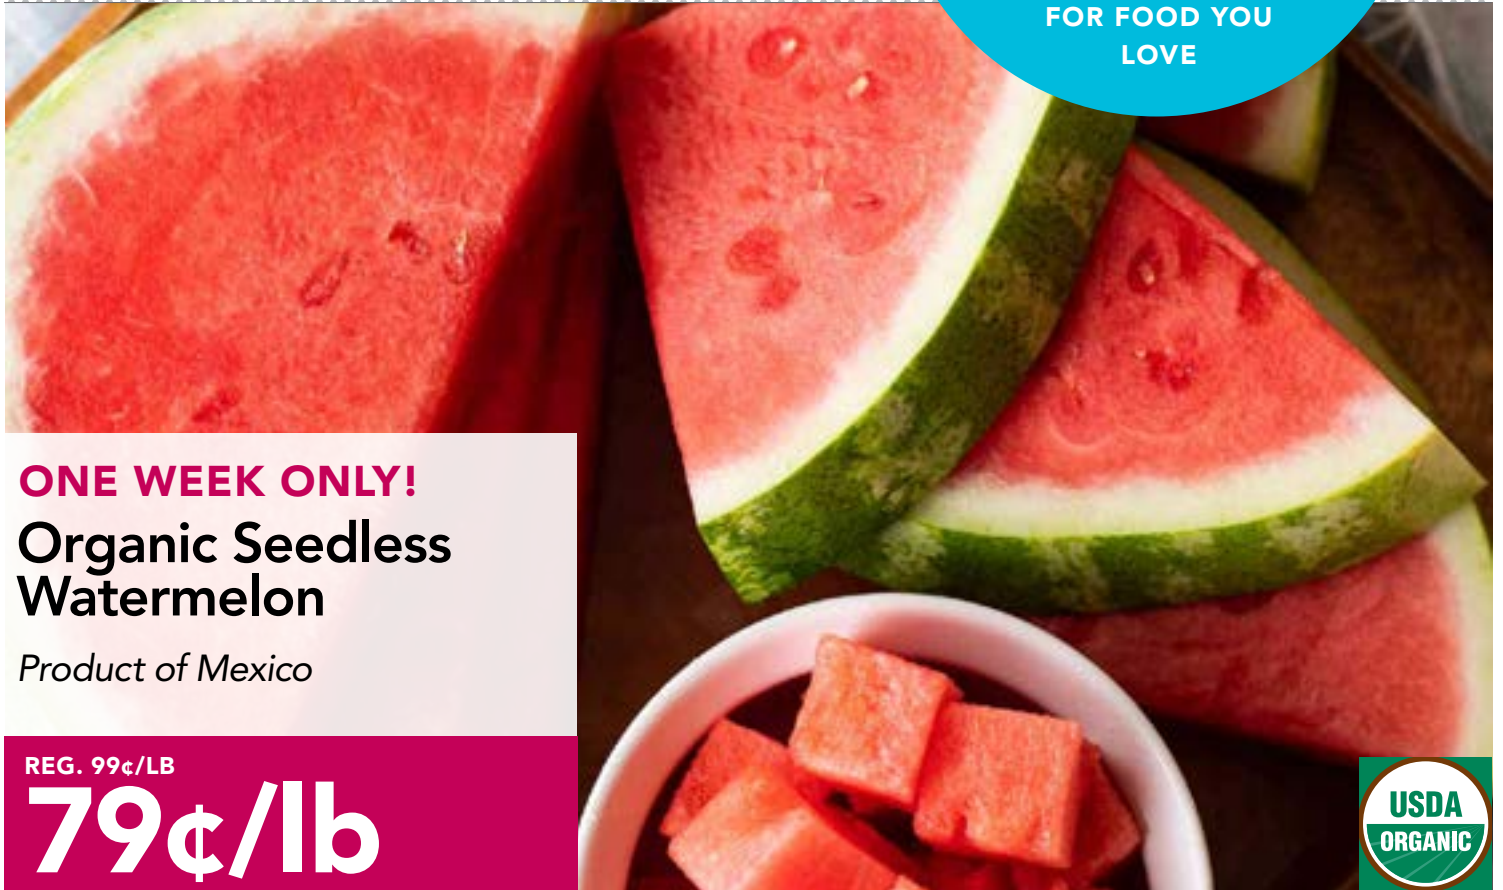

Wedge
COMMUNITY
CO-OP

FRESH FLYER SPECIALS

YOUR TRUSTED SOURCE
FOR FOOD YOU
LOVE

ONE WEEK ONLY! Organic Seedless Watermelon

Product of Mexico

REG. 99¢/LB

79¢/lb

Kadejan
**Skinless Boneless
Chicken Breast
Value Pack**