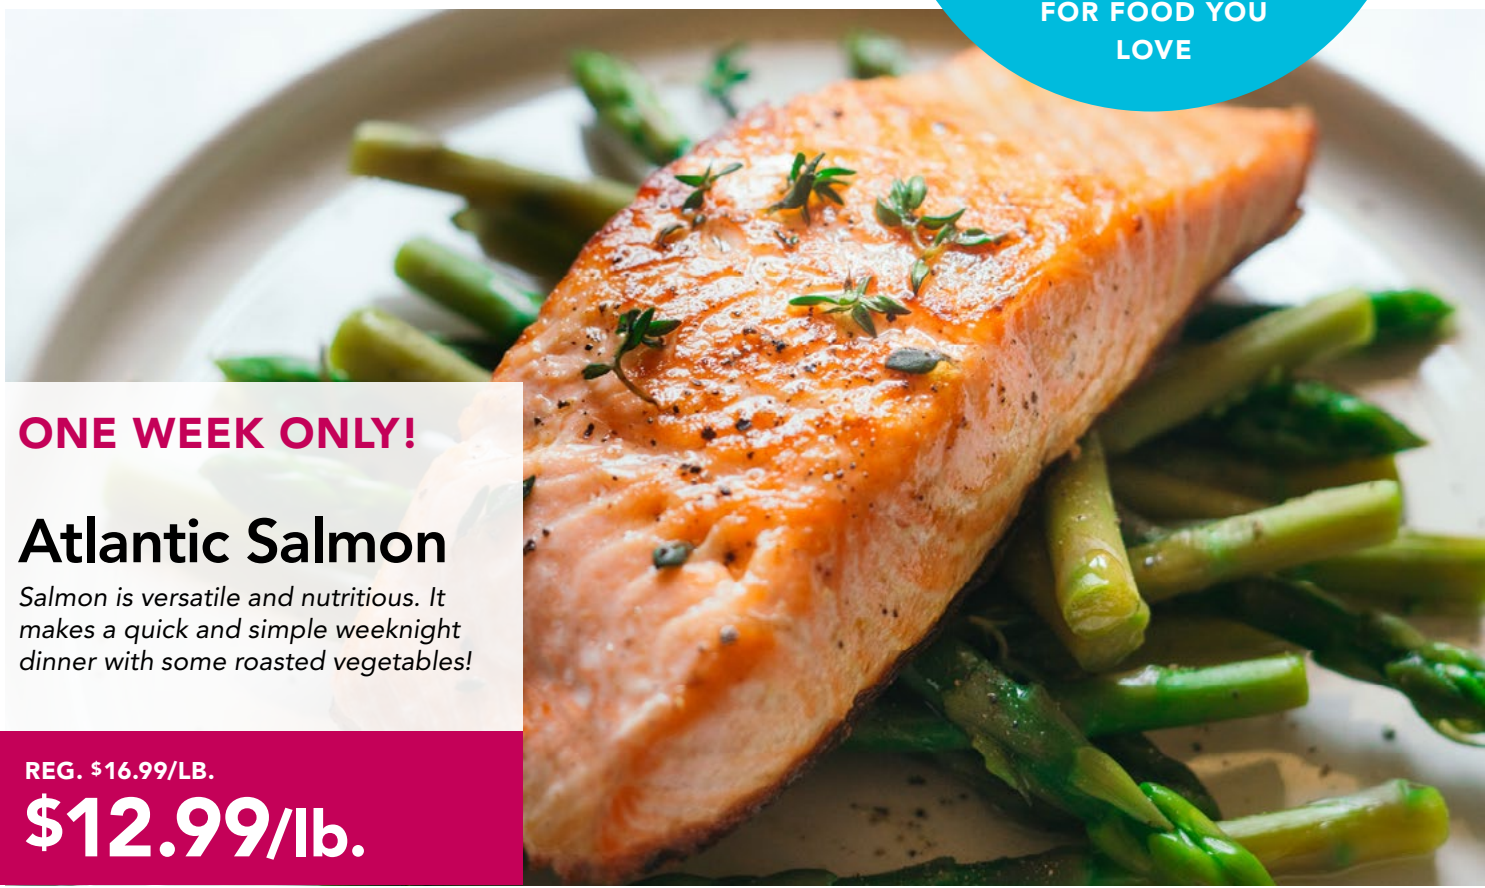

**FRESH FLYER
SPECIALS**

YOUR TRUSTED SOURCE
FOR FOOD YOU
LOVE

ONE WEEK ONLY!

Atlantic Salmon

Salmon is versatile and nutritious. It makes a quick and simple weeknight dinner with some roasted vegetables!