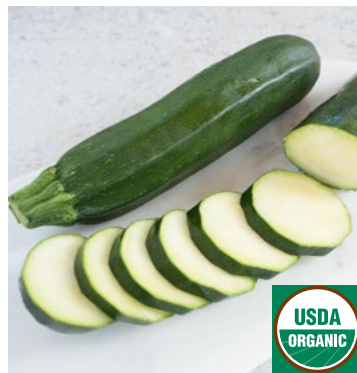

REG. \$16.99/LB.

\$12.99/lb.

Pink Lady Apples

Great for snacking and sliced in salads.

REG. \$2.99 LB.

\$1.49/lb

Green Zucchini

Make zucchini noodles for a nutritious, low-carb dish.

REG. \$2.49-2.99 LB.

\$1.49/lb

Plainville Sliced Lunch Meat

12 oz, all conventional varieties

REG. \$4.99/EA.

\$3.99/ea.

Maple Leaf Smoked Gouda

Firm texture. Gentle, yet distinctive smoke aroma, with a sweet maple flavor.